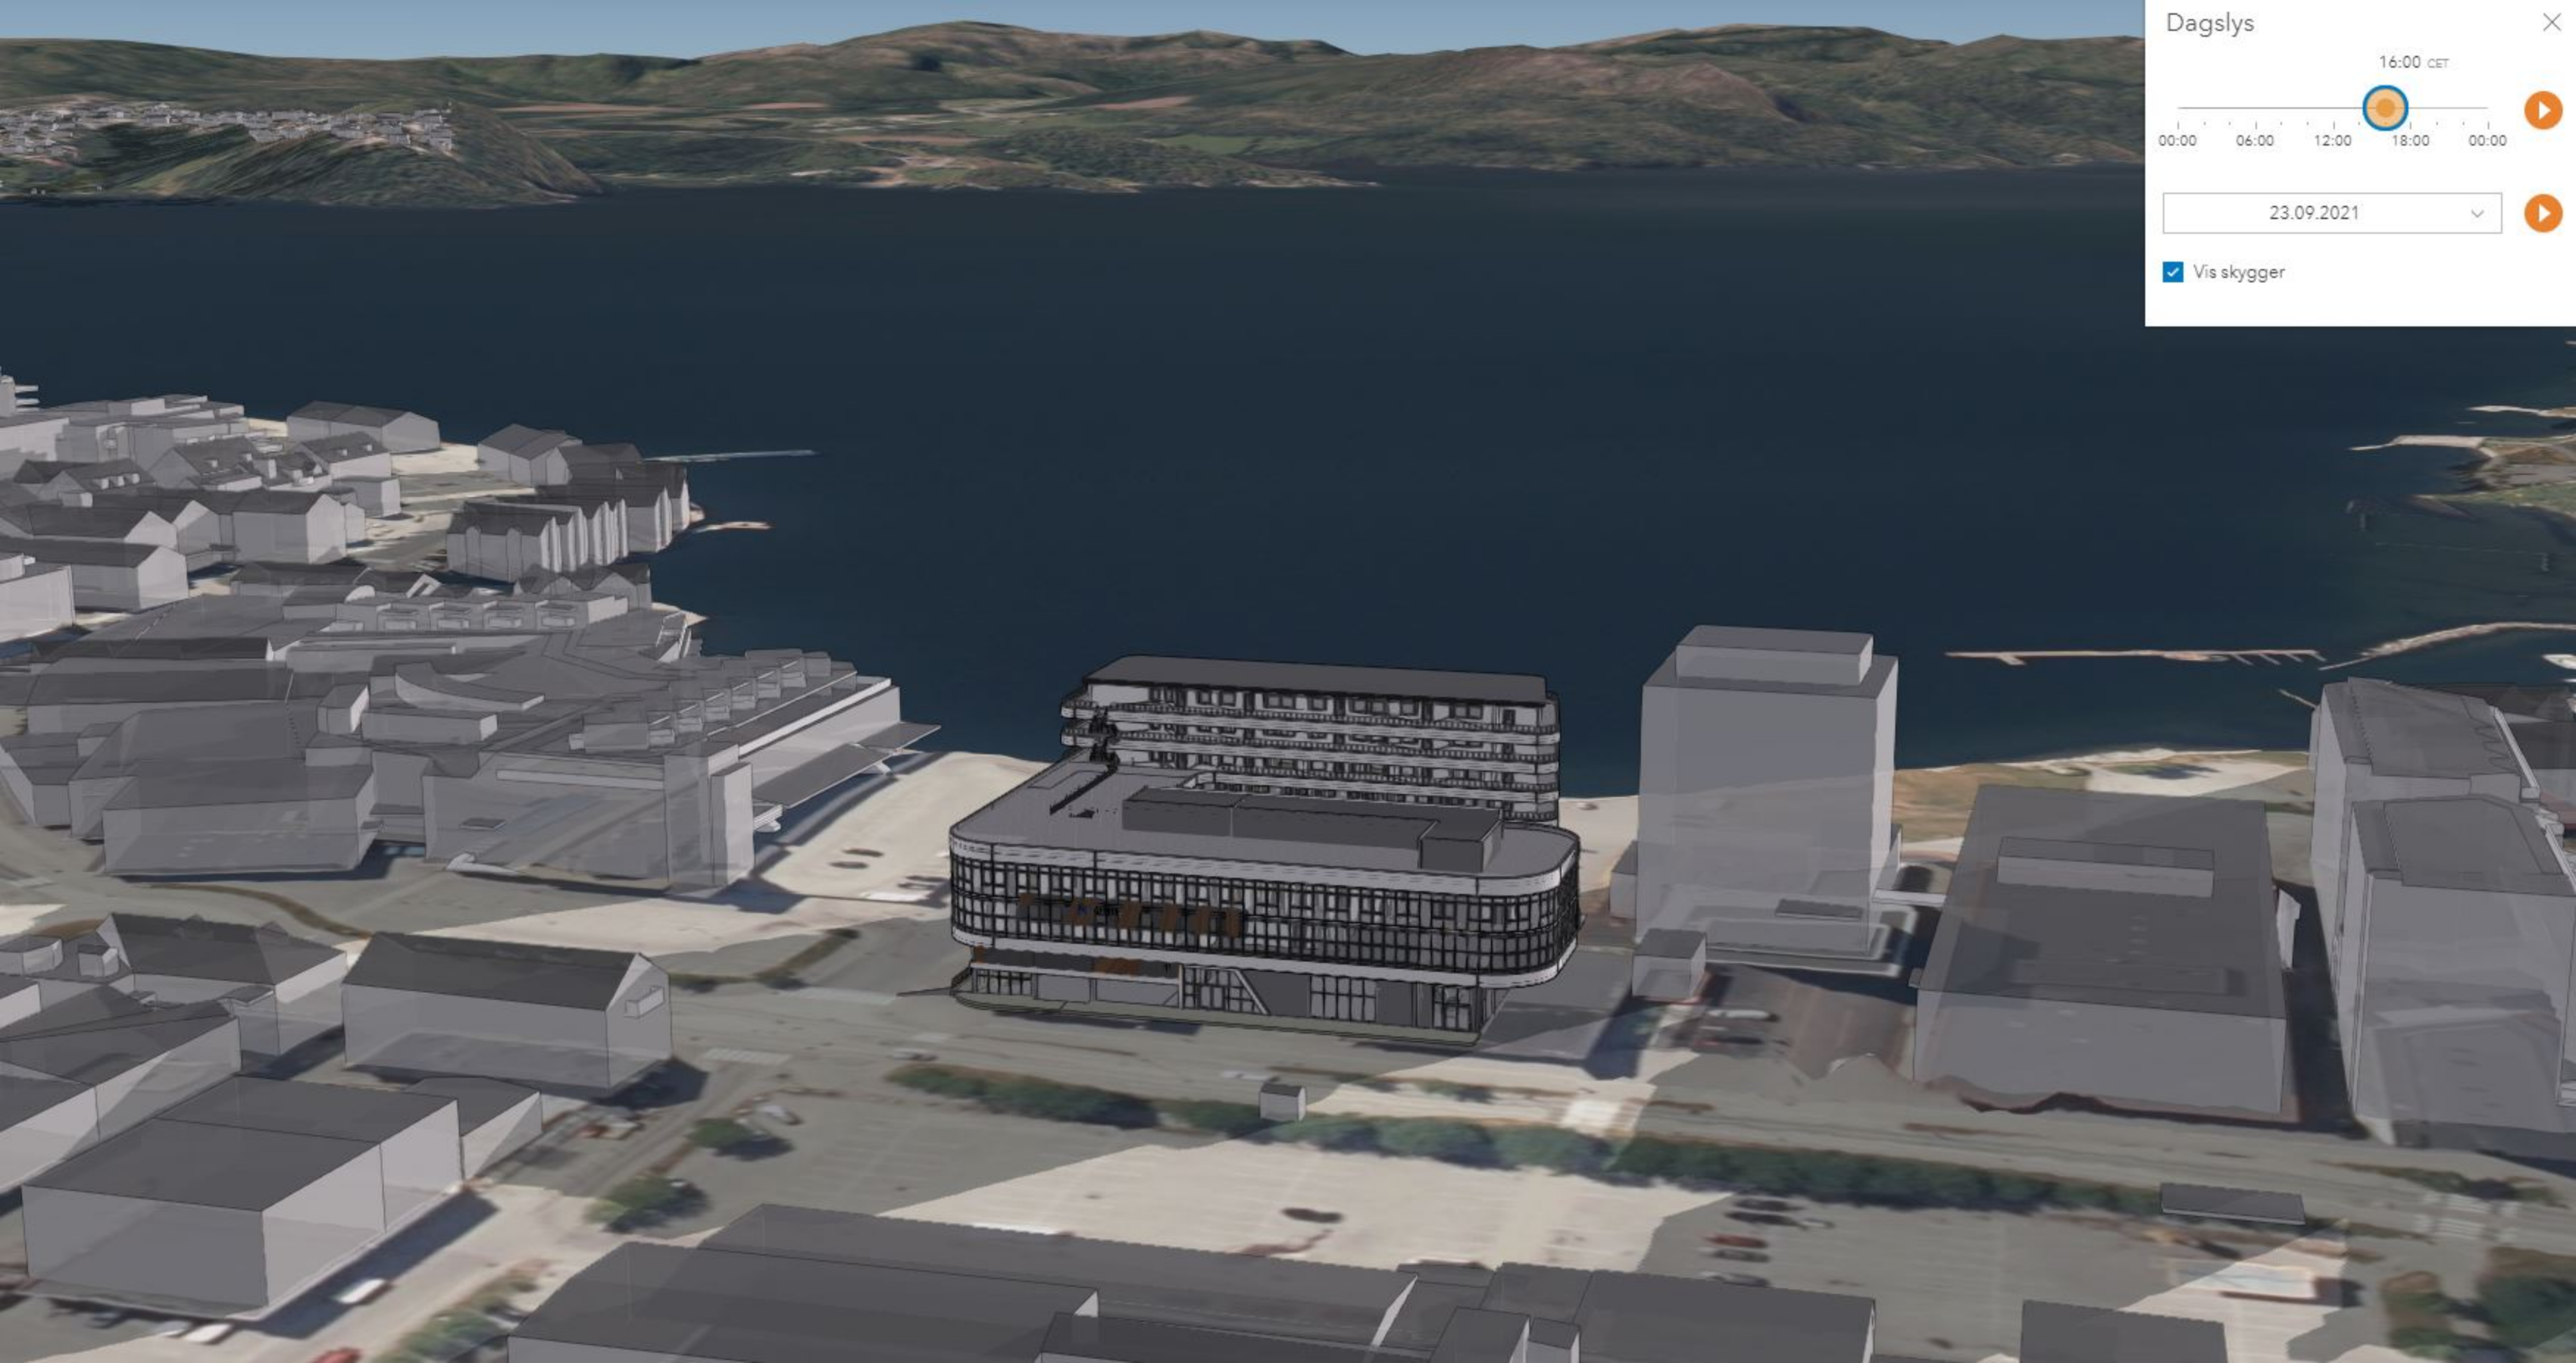

Dagslys

18:00 CET

00:00 06:00 12:00 18:00 00:00

23.09.2021

Vis skygger

This panel is a user interface for a lighting simulation tool. It features a title 'Dagslys' (Daylight) and a close button. A time slider is positioned at 18:00 CET, with a sun icon indicating the current time. The slider has markers at 00:00, 06:00, 12:00, 18:00, and 00:00. Below the slider is a date selector set to 23.09.2021. At the bottom, there is a checked checkbox labeled 'Vis skygger' (Show shadows).

Dagslys ✕

08:00 CET

00:00 06:00 12:00 18:00 00:00 ▶

23.09.2021 ▼ ▶

Vis skygger

Dagslys

12:00 CET

00:00 06:00 12:00 18:00 00:00

23.09.2021

Vis skygger

This panel provides a time-lapse simulation of shadows. It includes a title 'Dagslys', a current time indicator '12:00 CET' with a sun icon, a horizontal timeline from 00:00 to 00:00 with 6-hour increments, a date selector '23.09.2021', and a checkbox 'Vis skygger' (Show shadows) which is currently checked. Navigation arrows are present on the right side.